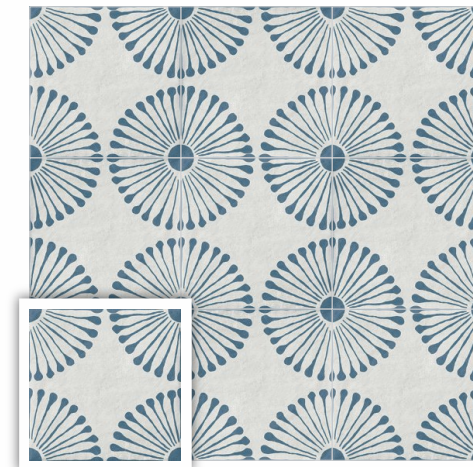

NEO BLUE DECOR 1