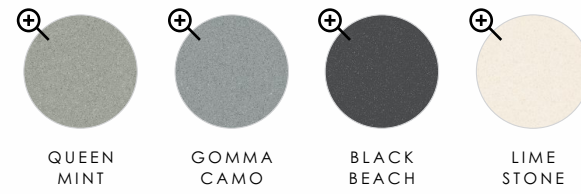

Floor **Garden Geo**
 Size **198x198mm**
 Surface **Matt**

Floor **Queen Mint**
 Size **598x598mm**
 Surface **Matt**

GARDEN GEO

Base, Border, Corner

Combination Options

QUEEN
MINT

GOMMA
CAMO

BLACK
BEACH