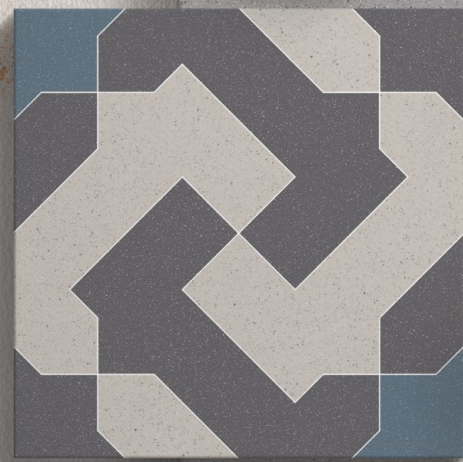

LET YOUR SPACES
STAND OUT WITH
DETAIL OF
STATEMENT TILES
CRAFTED TO SPRUCE
UP INTERIORS WITH
PLAYFUL AND
INTRICATE
ATTRIBUTES

TINY TILES
INSPIRATION

Reinterpreting the classic, spirited, and timeless essence of Moroccan designs and more into contemporary surfaces of Tiny Tiles. The all-new and distinctive collection fetches the artisanal expression of classic motifs but with the twist of modern articulation and pop of details.

The collection exhibits artisanal expression through design style encompassing the time-honored carpet design, geometric patterns, elegant motifs, heritage artistic patterns, earthy designs, designs inspired by Baroque architecture, Moroccan designs, and a lot more.