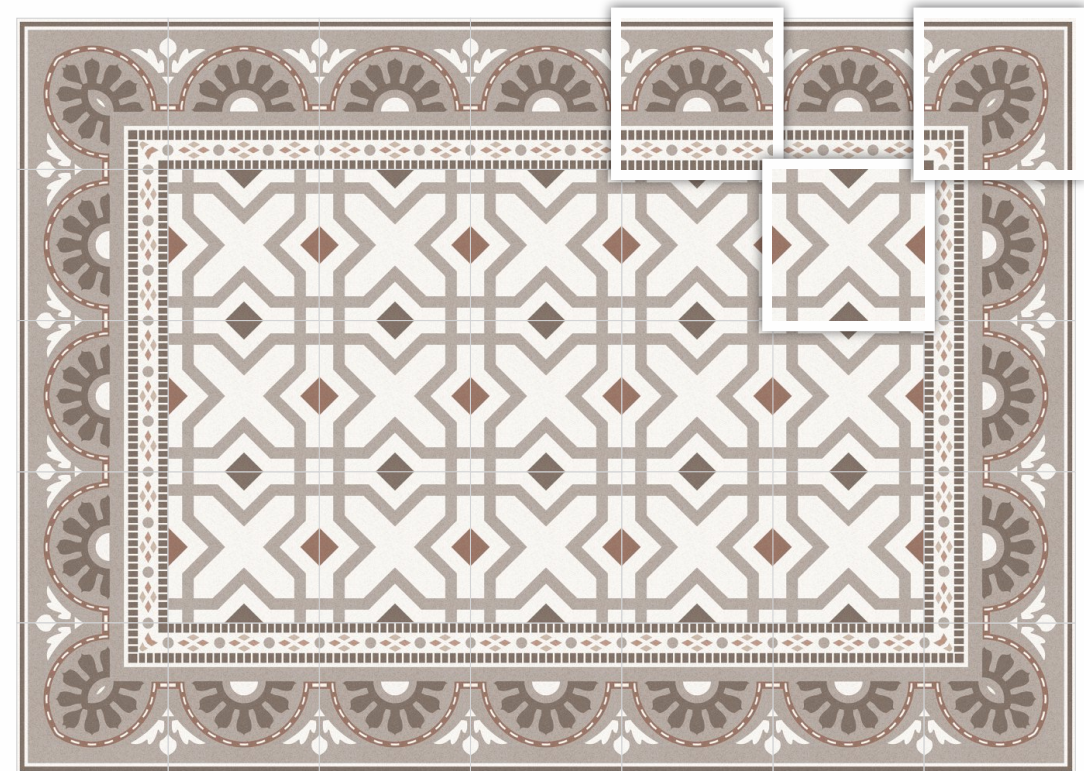

SOIL PETALS

Base, Border, Corner