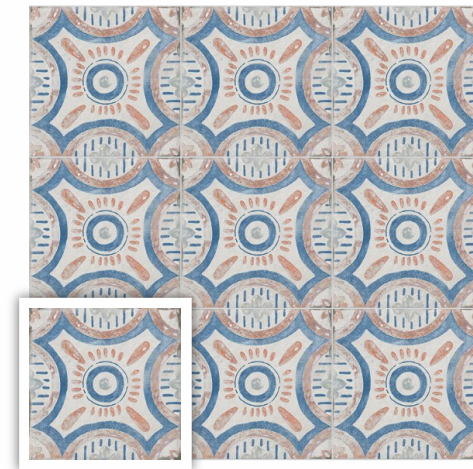

NEO NAVY DECOR 2