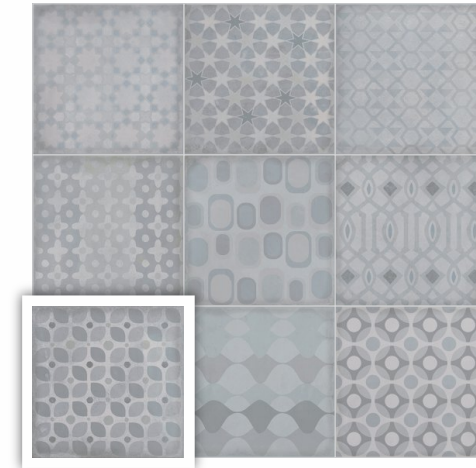

MORTA SLATE
DECOR

RANDOM-15