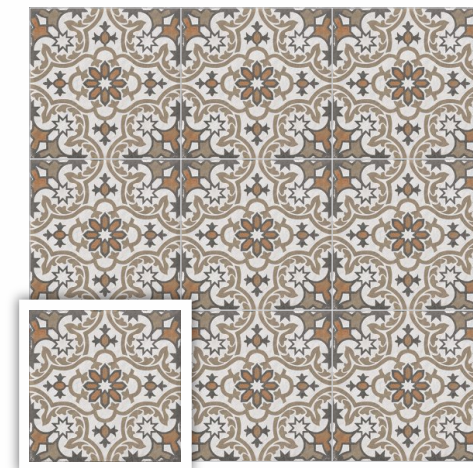

NEO COCOA DECOR 3

198x
198mm

Surface - Matt
Thickness - 8.5mm

Scan for Virtual
360°