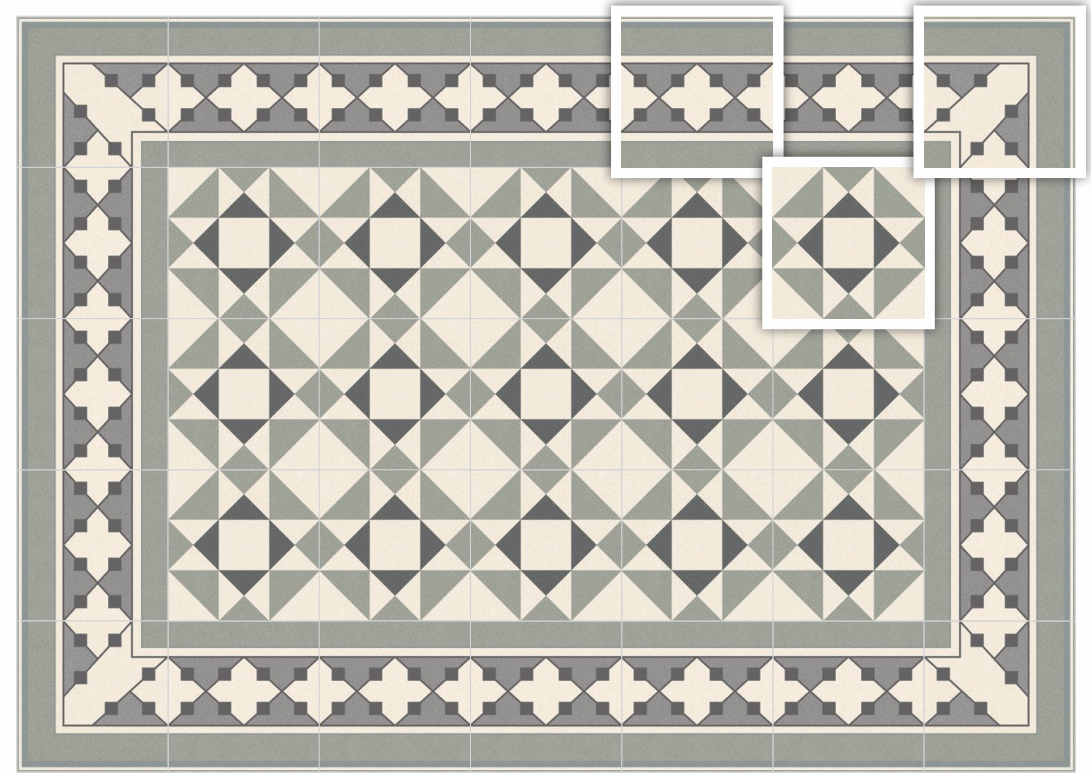

GARDEN GEO

Base, Border, Corner