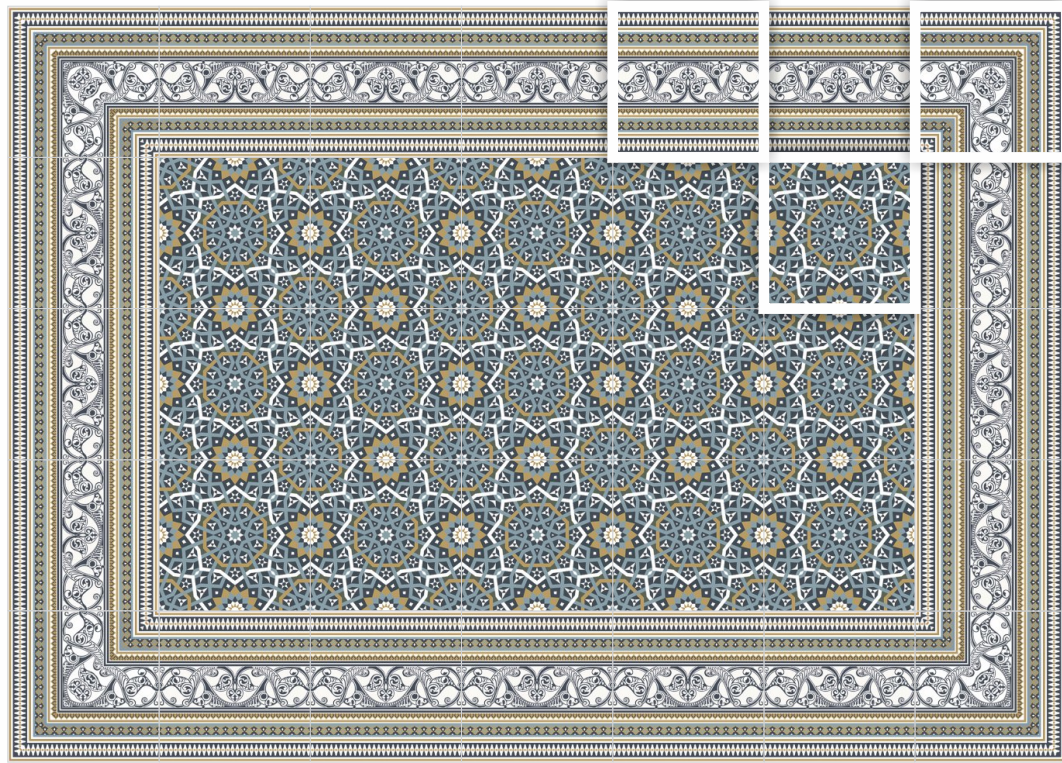

FOLK DIAMOND

Base, Border, Corner