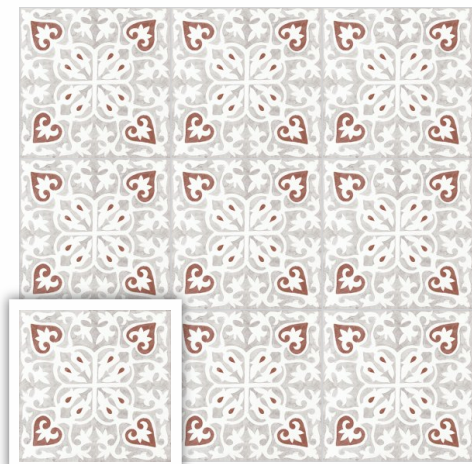

MOTIF WINE

Combination Options