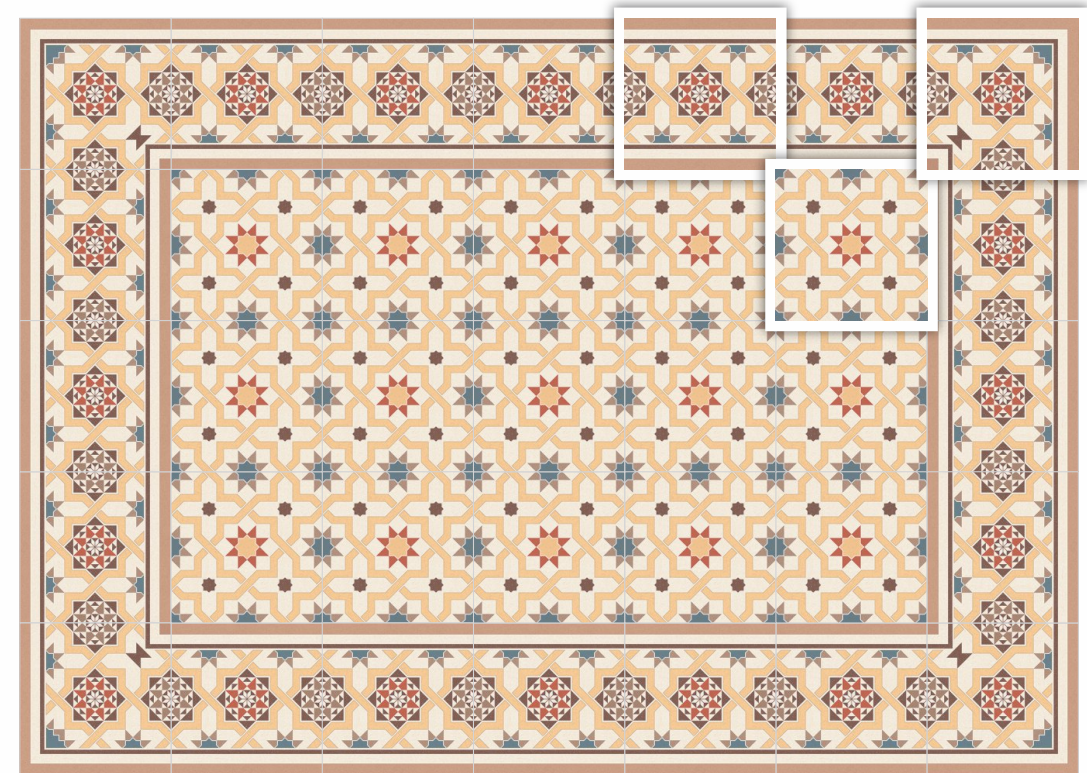

SOIL HERITAGE

Base, Border, Corner