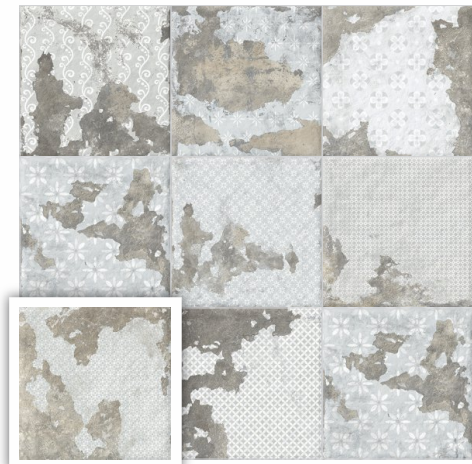

TINY TILES COLLECTION
RUSTONE SERIES

RUSTONE KOTA
DECOR   RANDOM-13