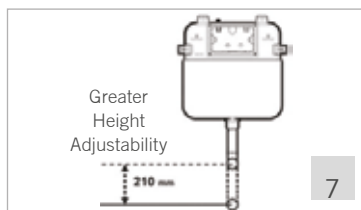

Greater Height Adjustability
Adjustable up to 210 mm

Snap-Fit Mechanism
Easy cover plate removal / attachment

DECORATIVE ACCESSORIES FOR THE BATH

Often, simple updates to your bathroom can feel like they make a world of difference. Explore a variety of Delta Faucet bathroom accessories in a variety of designs and finishes to enhance not only the look and feel of your bathroom but also the function. Explore a variety of tower bars, towel ring, towel shelves, robe hooks, tissue paper holder and other accessories to suit every design preference to complete your bathroom.