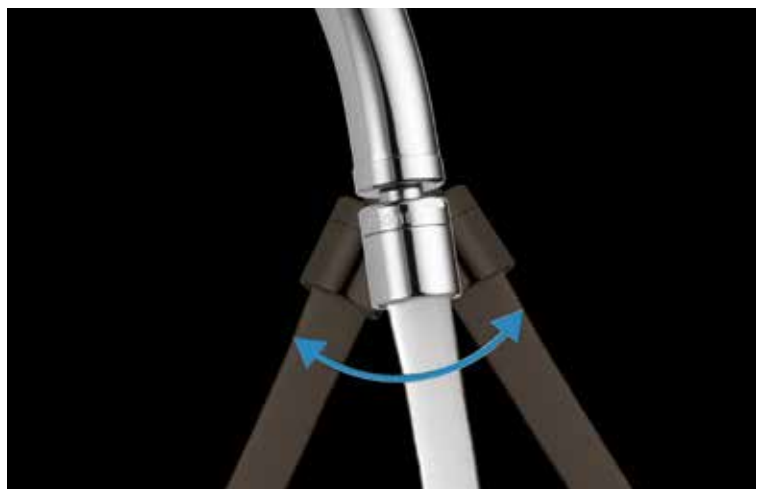

MAGNATITE® DOCKING

Keeps pull-down spray wands securely in place.

Uses a powerful integrated magnet to snap your faucet spray wand precisely into place and hold it there so it stays docked when not in use and doesn't droop over time.

FLEXIBLE FLOW SPOUT

Water where you need it.

The flexible spout tips offer adjustability of water flow in any direction – up to 40° for kitchen faucets. Now, you can direct the water flow exactly where you need it