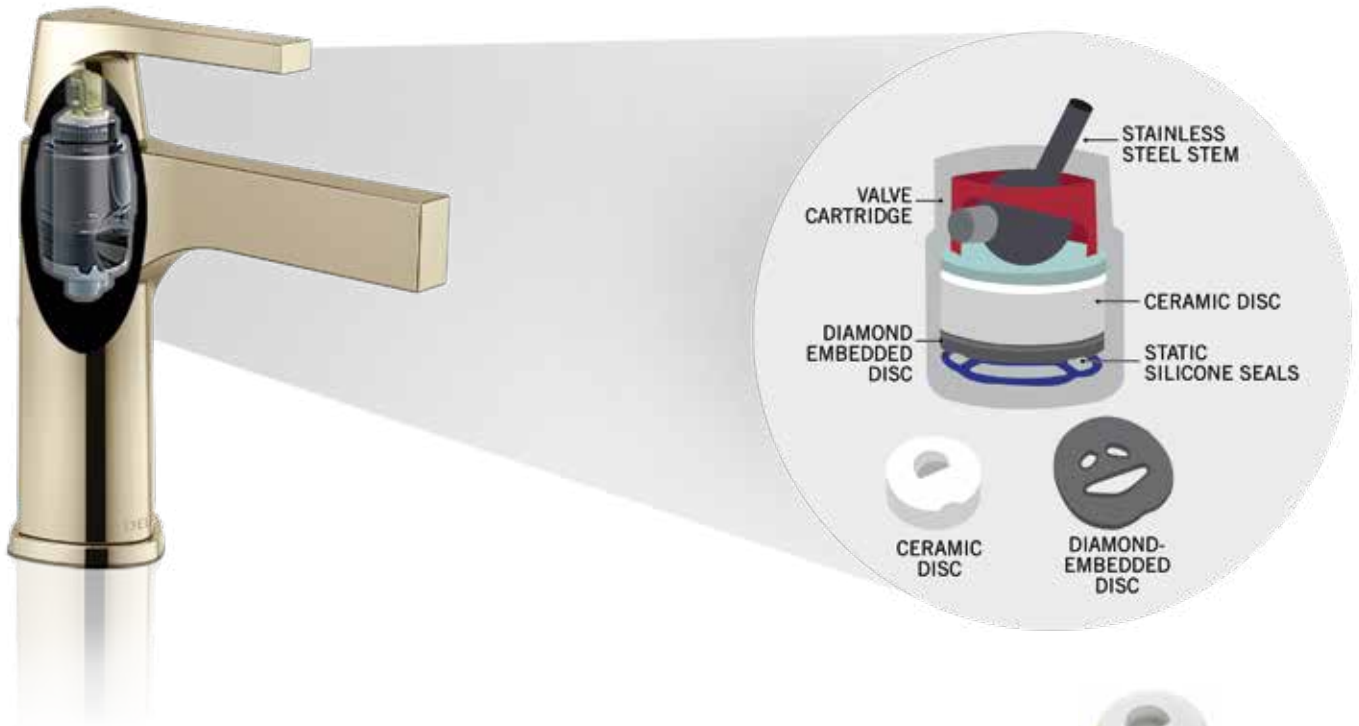

VENETIAN BRONZE
(RB)

THOUGHTFUL INNOVATION. LASTING DESIGN.

From the beginning, the Delta Faucet Company commitment to innovation has created and refined truly groundbreaking technologies, that ease and simplify the daily lives of their users.

DIAMOND SEAL® TECHNOLOGY

Reliability that lasts a lifetime.

When you combine our tough DIAMOND Valve; which has an artificial diamond coated disc; with InnoFlex® PEX waterways, you get our patented DIAMOND Seal® Technology. DST faucets deliver leak free performance (elimination of dynamic seals), lead free water and incredible durability that lasts up to 5 million cycles - 10 times the global industry standard.

LEAK-FREE

Our DIAMOND Valve features no dynamic seals and reduces the chance of leaks to near zero.

LONGER LASTING

Our patented DIAMOND valve is engineered to last up to five million uses.

LEAD-FREE

Once inside the faucet, water only passes through PEX waterways and hence, does not come into contact with potential lead contaminants in the metal.