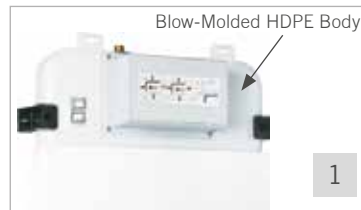

Concealed Cistern Features

Superior Construction
Blow-molded HDPE body