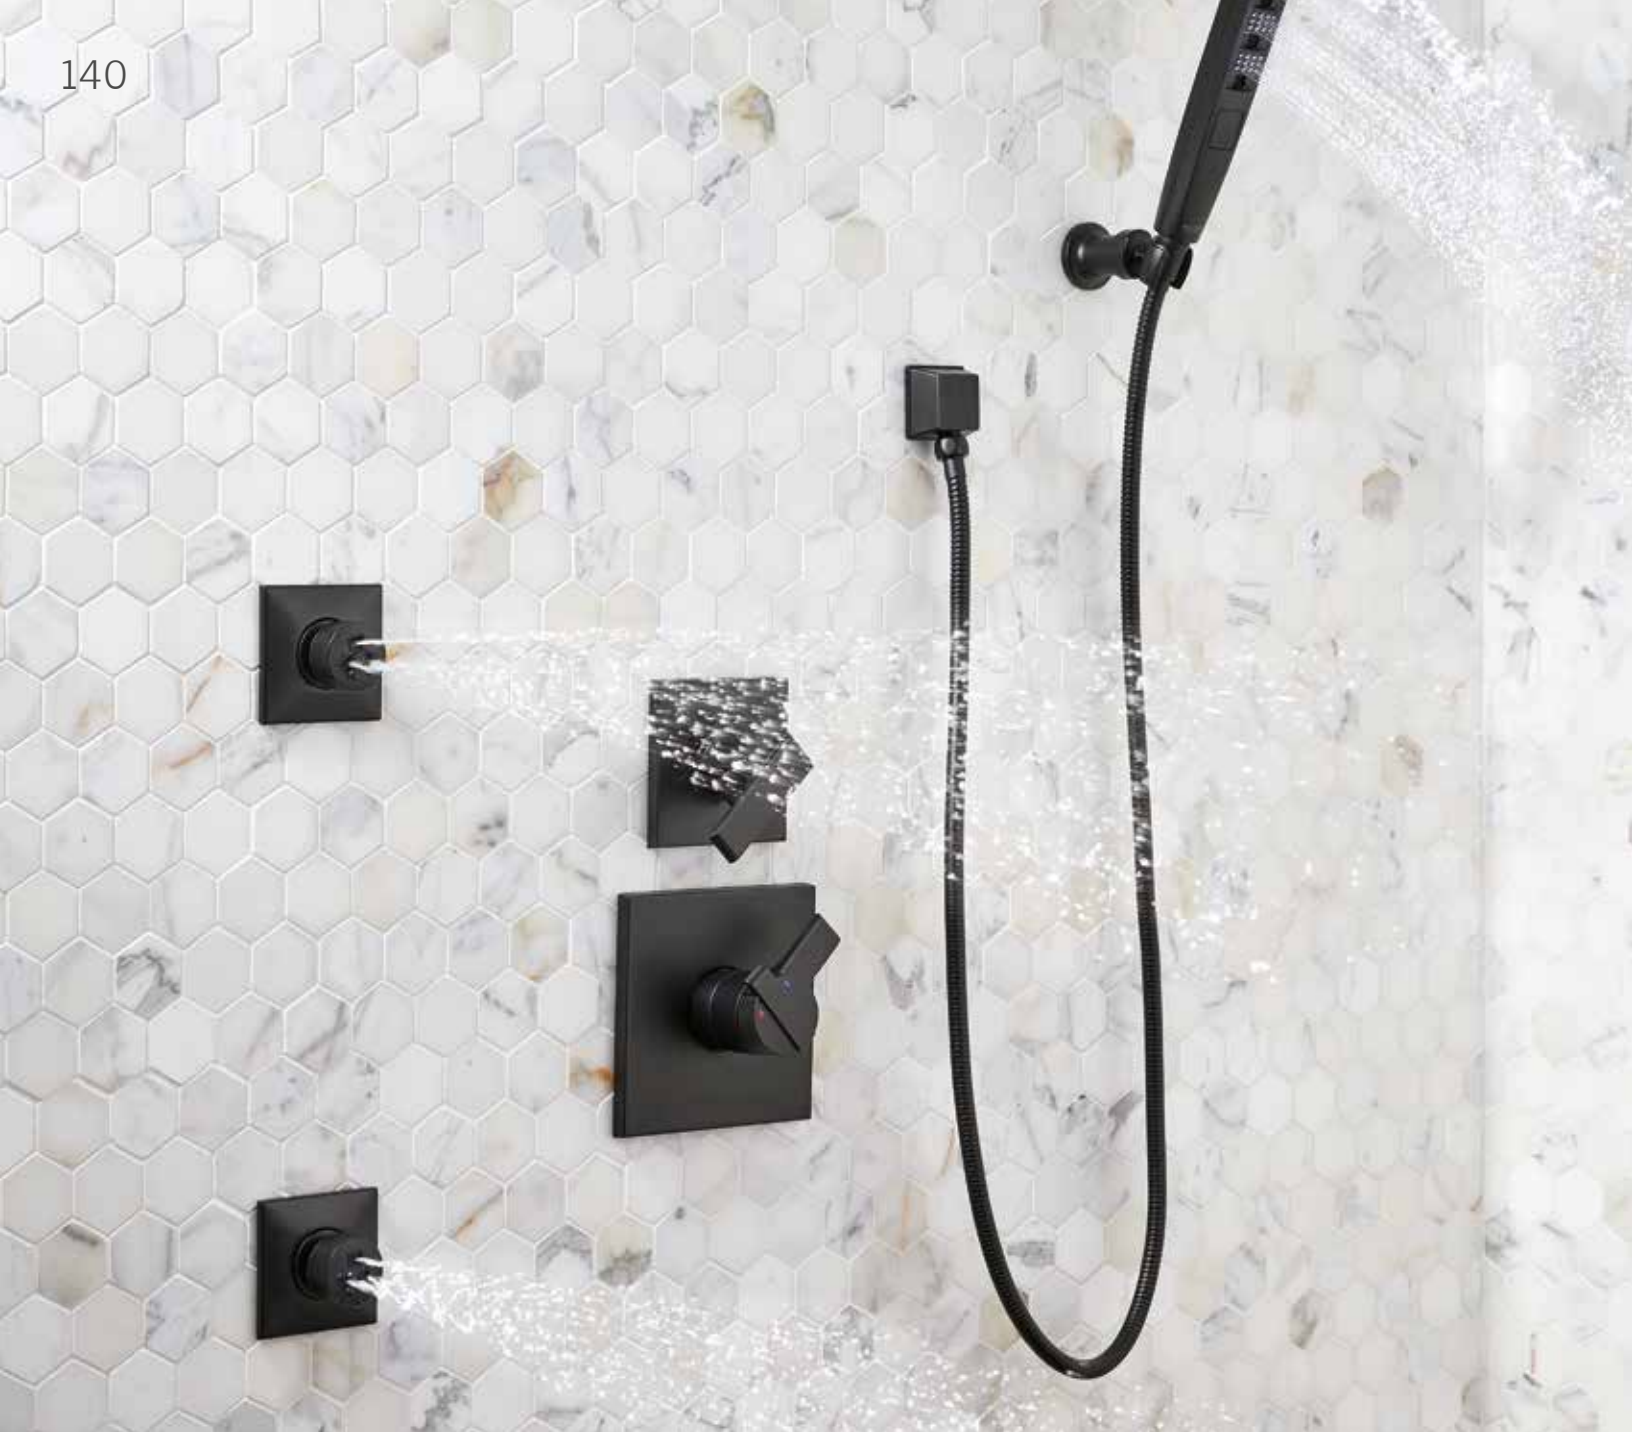

6.5" Touch-Clean® Rain Showerhead
RP62283
Single Setting, 9.5 l/min

Touch-Clean® Showerhead
RP48590
3 Setting, 9.5 l/min

5" Touch-Clean® Rain Showerhead
RP51305
Single Setting, 9.5 l/min

Touch-Clean® Showerhead
RP38357
Single Setting, 9.5 l/min