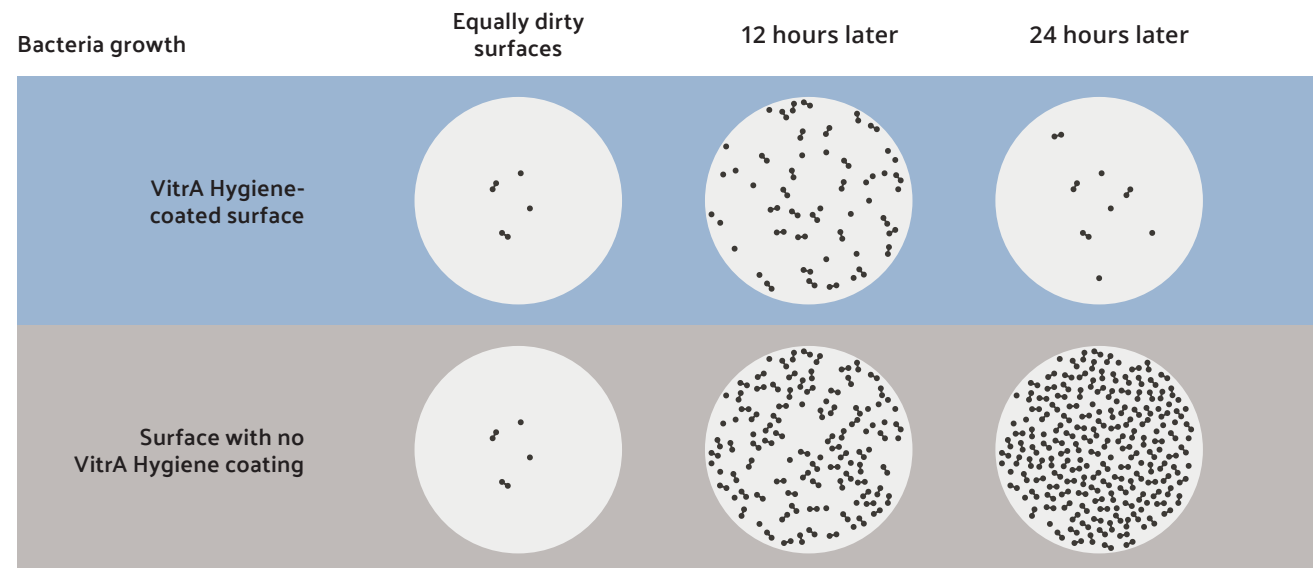

VitrA Hygiene

Ion-rich technology that inhibits the growth of harmful bacteria

VitrA Hygiene, which coats all VitrA ceramicware, inhibits the growth of harmful bacteria by 99.9%. By disrupting the cellular structure of bacteria that cling to the surface during use, this proprietary glaze prevents them from proliferating into a colony.

Tests in accordance with the national and universal ISO 22196, JIS Z 2801, ASTM E 3031-15, and TSE 13420 protocols have verified the efficacy of VitrA Hygiene against gram negative (*Escherichia coli*) and gram positive (*Staphylococcus aureus*) strains.

The VitrA Hygiene glaze coats all external and internal surfaces prior to firing in a process that ensures lifetime VitrA Hygiene protection for VitrA ceramic sanitaryware even under the most intense usage conditions.

Fewer chemicals and better hygiene with VitrA Hygiene.