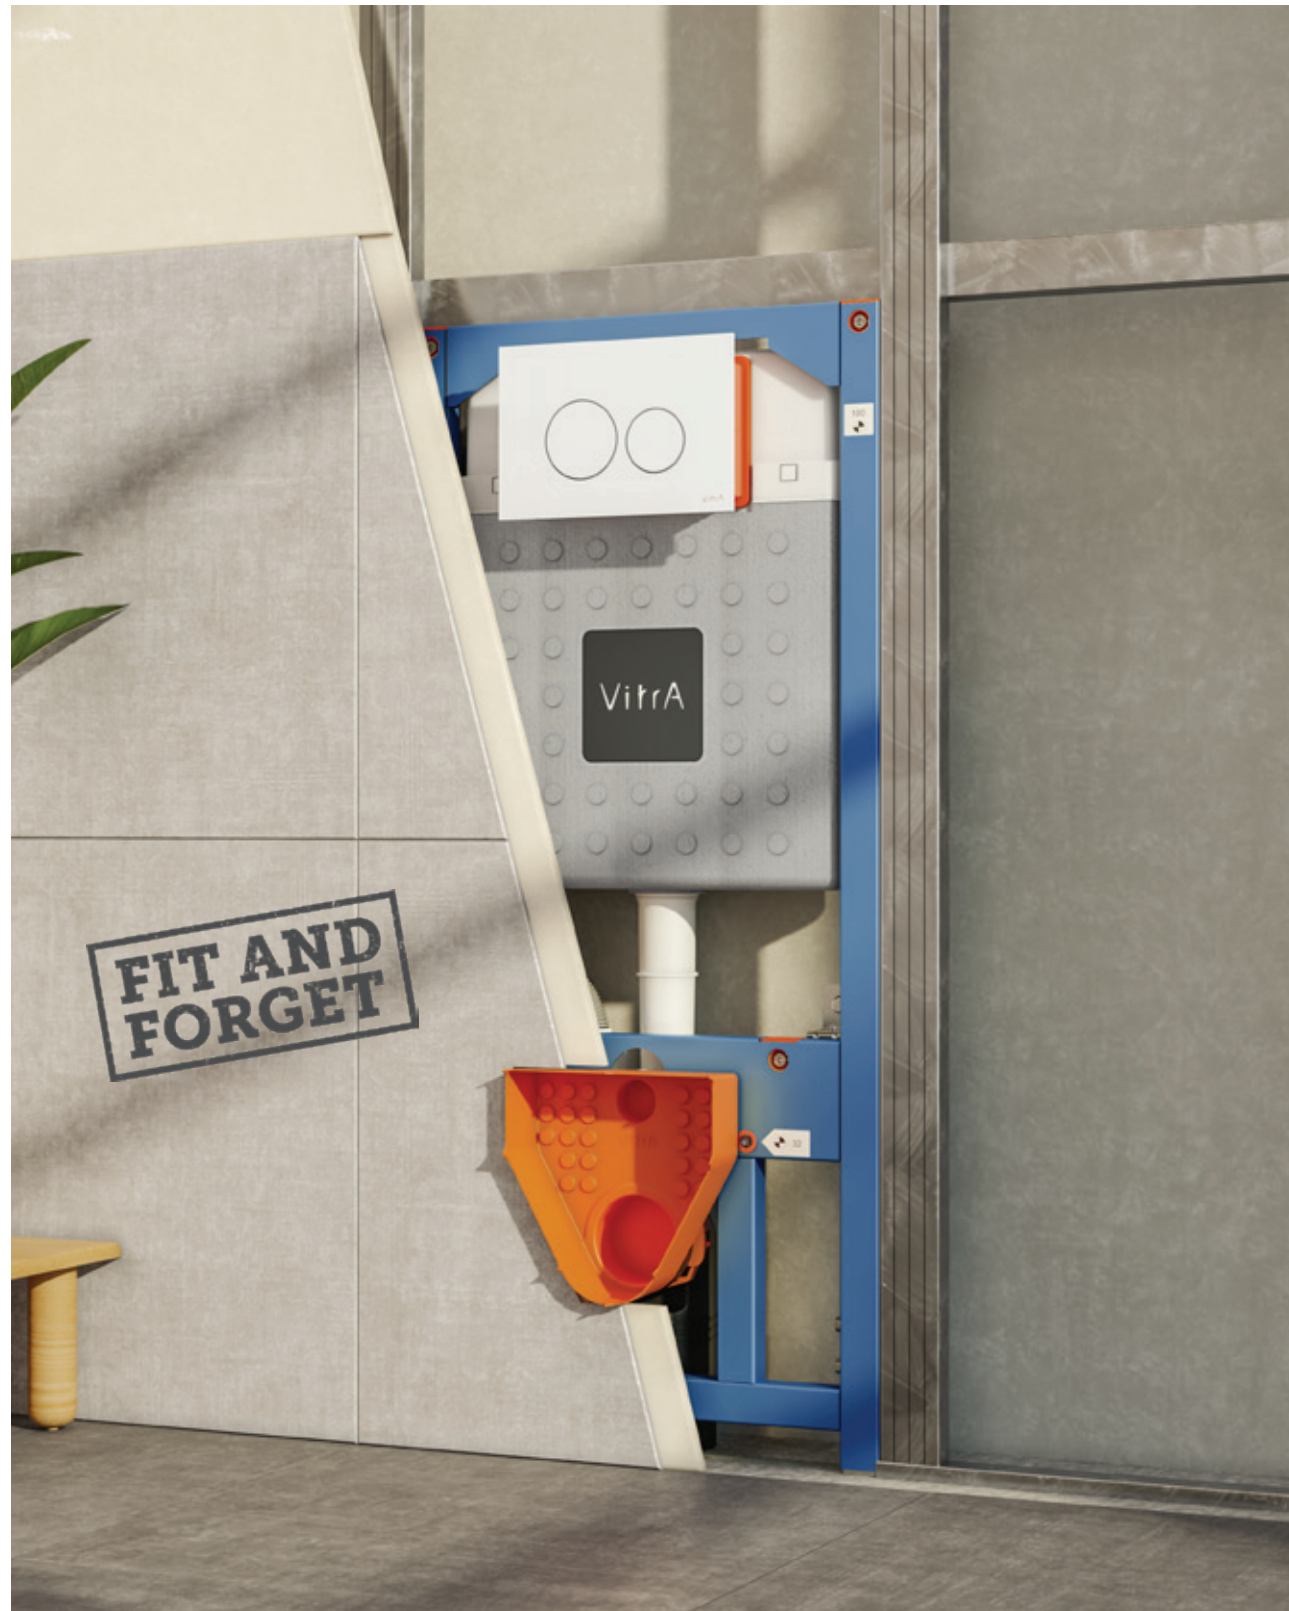

**VitrA V-Fix.
Concealed Cisterns.
Faster, easier, fault-free.**

• —