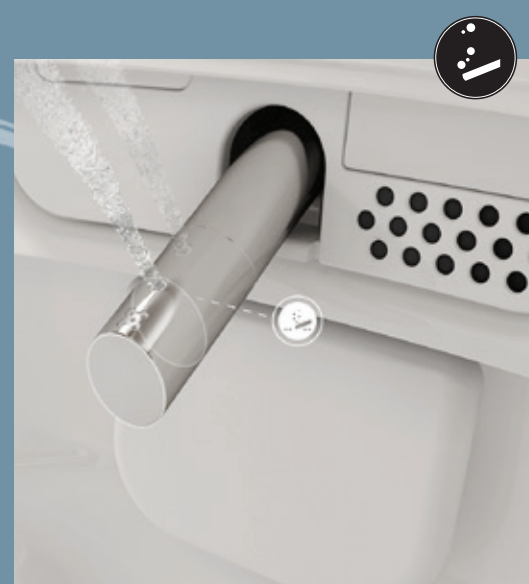

Essentials

VitrA V-Care Smart Toilet

• —

The ultimate personal hygiene experience

Comfort at your fingertips

VitrA V-Care Smart Toilet Prime enhances your toilet experience with technology, including remote control and a mobile app. It provides full control of your hygiene with its touch-free use and keeps your personalised settings for V-Care in the app.

V-Care Smart Toilet Prime Personal hygiene features

Every detail is designed for personal hygiene and well-being.

Front and rear wash

The nozzle produces a rear wash suitable for all, as well as a gentler front wash as a bidet for women.

Adjustable nozzle position

Perfect cleansing by adjusting the nozzle back and forth.

Adjustable water temperature

Five different water temperature settings offer a more comfortable cleansing ritual.

Adjustable water pressure

Five different levels of water pressure offer a thorough and pampering wash.

Oscillating wash

The bidet nozzle moves back and forth for a thorough clean over a larger area.

Massage wash

The water pressure alternates between gentle and firm for a massaging wash.