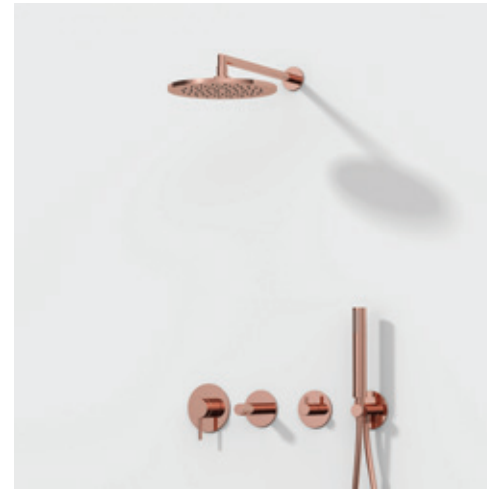

Istanbul Built-in Showerhead
A48023

Istanbul Built-in Bath/Shower Mixer
3-Way Diverter with Handshower
A41809

Cascata Showerhead
A45715

Strato 2F Showerhead
A45712

Origin Showerhead, copper
A4563826

Built-in shower mixer, copper
A4262126