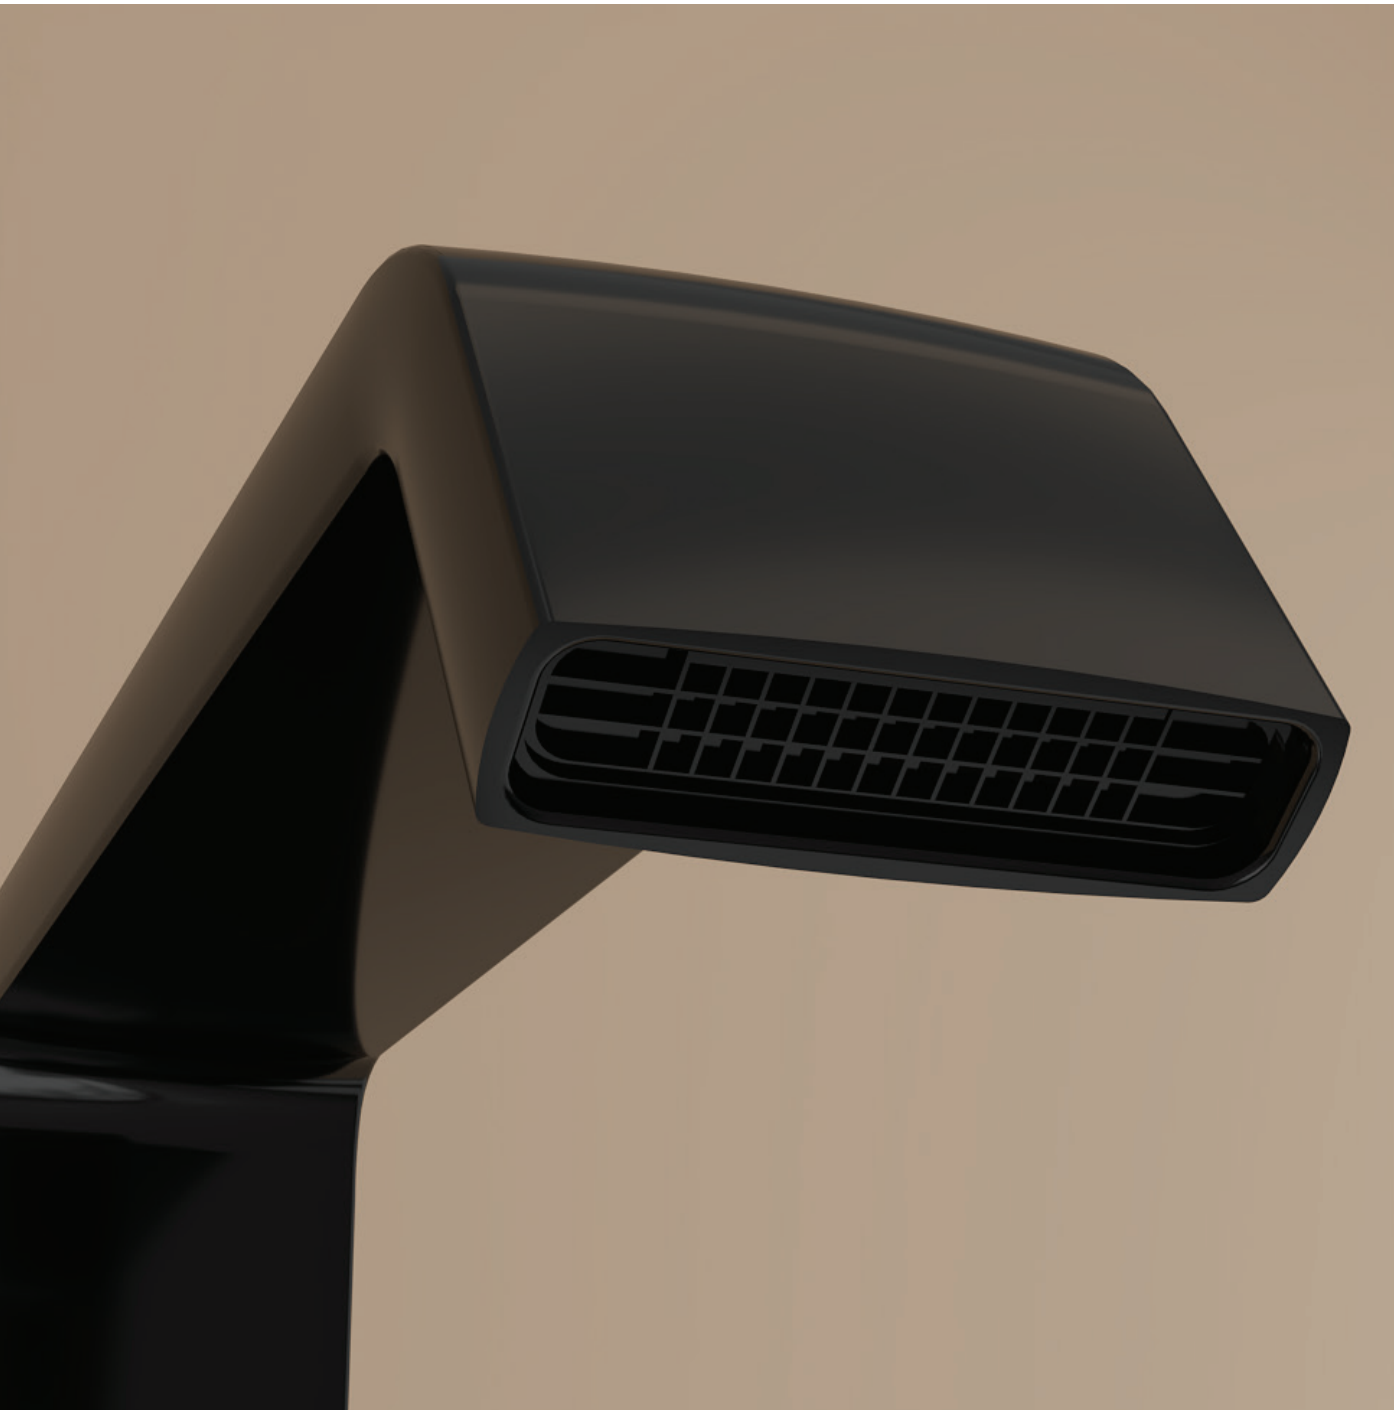

Suit

Faucets available in

Chrome

Soft gold

Soft copper

Glossy black

Shaping water by design Suit

The Suit Collection, designed by Design Studio Vitra, uses geometric shapes and transforms them into an elegant and original design.