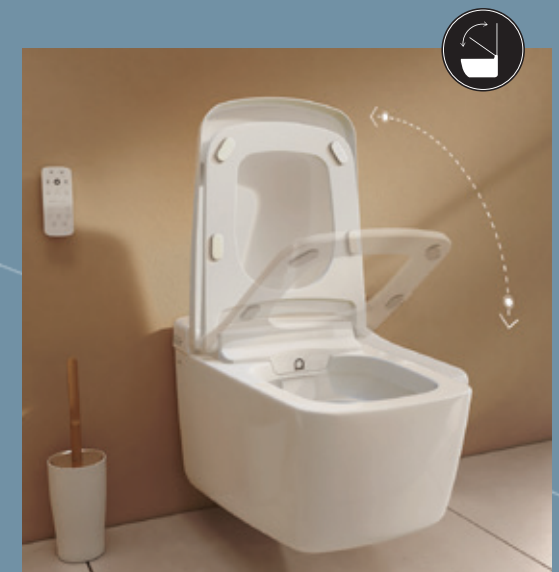

Open/close lid and seat

The lid and seat can also be opened and closed by remote control or mobile app, with no need to touch the seat.