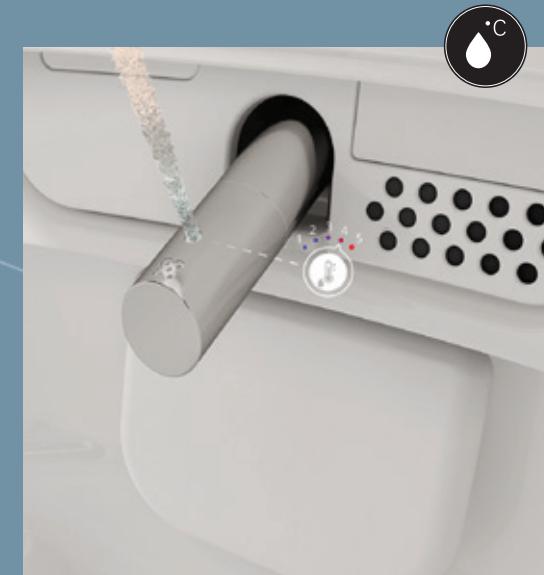

Essentials

VitrA V-Care Smart Toilet

• —

The ultimate personal hygiene experience

Comfort at your fingertips

VitrA V-Care Smart Toilet Prime enhances your toilet experience with technology, including remote control and a mobile app. It provides full control of your hygiene with its touch-free use and keeps your personalised settings for V-Care in the app.

V-Care Smart Toilet Prime Personal hygiene features

Every detail is designed for personal hygiene and well-being.

Front and rear wash

The nozzle produces a rear wash suitable for all, as well as a gentler front wash as a bidet for women.

Adjustable nozzle position

Perfect cleansing by adjusting the nozzle back and forth.

Adjustable water temperature

Five different water temperature settings offer a more comfortable cleansing ritual.

Adjustable water pressure