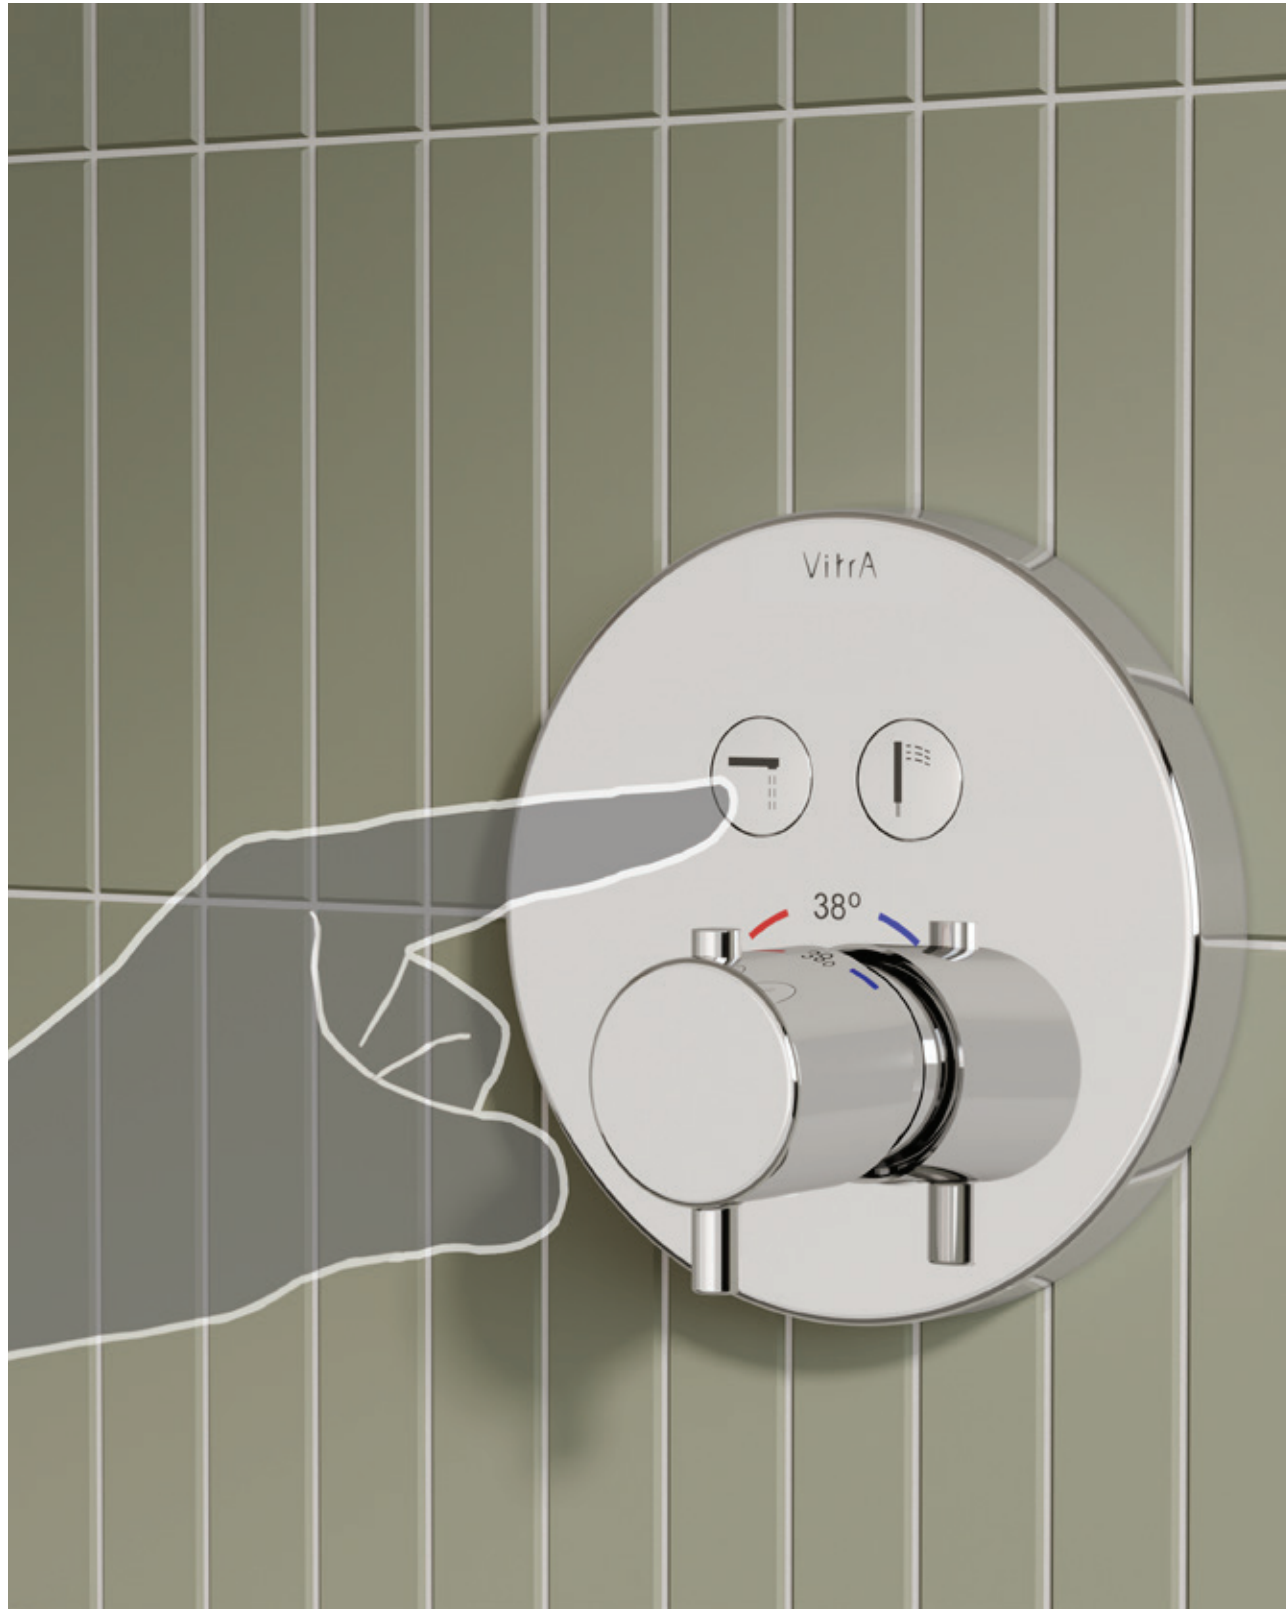

Aquarain

Aquamist

Aquarain - XL

Waterfall

Aquastream

Chromotherapy

5F Showerhead, 60x80 cm
A45735

5F Showerhead, 50x50 cm
A45734

The smart button that makes life easier

AquaControl Thermostatic

• —

The AquaControl concealed mixers make it easy to control your showering system, with a simple push of a button. It offers a comfortable and pleasurable shower experience with water that comes from both the hand shower and the showerhead, at the same time.

Comfort control

Effortless shower experience

You are always in control in the shower, even with your eyes closed, thanks to the indicator button that diverts the water to the shower head of your choosing.

When you push a function button, it will pop out, so you know which setting it is in. Therefore, even if your eyes are closed due to shampoo foam, you can easily find the AquaControl's diverter.

Blind sight