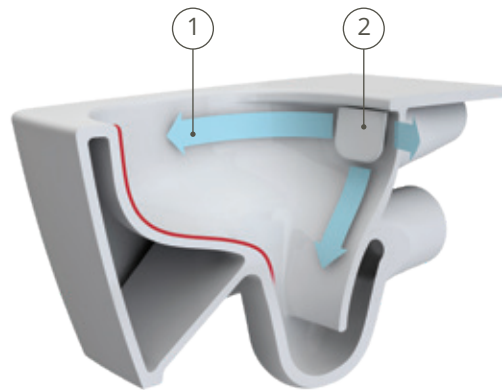

Comfort control

Comfort control

Direct water to the desired outlet with the button marked.

Blind sight

Blind sight

The active button bulges out slightly while taking shower. So, you can easily find the AquaControl's button diverter even when your eyes closed.

Mechanical solution for bidet function

Mechanical solution for bidet function

A mechanical solution offering the washing feature providing personal hygiene.

VitrA Rim-ex

Free of the channels and openings that can harbour harmful dirt and micro-organisms, the VitrA Rim-ex rimless pan design makes these WC pans 95% more hygienic* than standard pans, and easier to clean. Its patented technology ensures a thorough and 25% more hygienic flush each time.

*Tests undertaken by the Akdeniz University, Turkey show VitrA Rim-ex WC pans are easier to clean and 95% more hygienic compared to standard WC pans.

The redesigned bowl features a smooth, channel-free design to discourage germ reproduction, and provides superior hygiene.

- ① Rimless bowl
 - Easy-to-clean with no rim or channel for germs to collect
 - Efficient flushing in specially designed bowl
- ② Water Distribution Tool
 - Specially engineered water diverter
 - Removable for easy cleaning
 - Flushes to 65 mm from the top of the pan for added cleaning