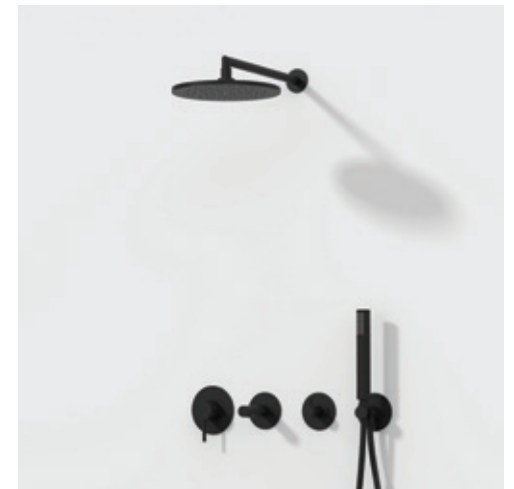

Istanbul Built-in Showerhead
A48023

Istanbul Built-in Bath/Shower Mixer
3-Way Diverter with Handshower
A41809

Cascata Showerhead
A45715

Strato 2F Showerhead
A45712

Origin Showerhead, copper
A4563826

Built-in shower mixer, copper
A4262126