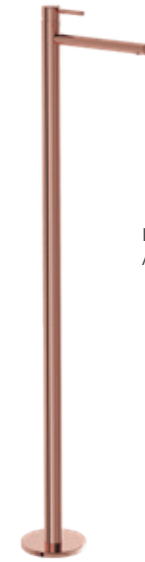

Basin mixer from floor, polished copper
A4266326