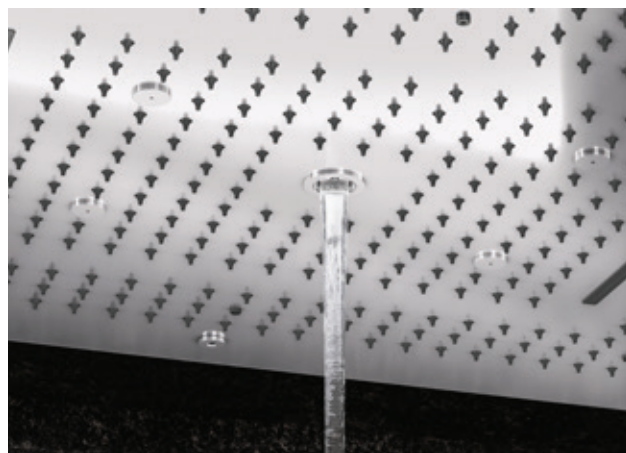

Aquarain

Aquamist

Aquarain - XL

Waterfall

Aquastream

Chromotherapy

5F Showerhead, 60x80 cm
A45735

5F Showerhead, 50x50 cm
A45734