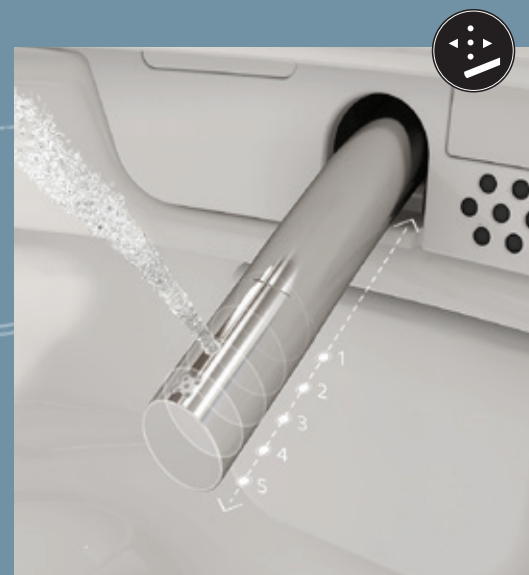

Essentials

VitrA V-Care Smart Toilet

• —

The ultimate personal hygiene experience

Comfort at your fingertips

VitrA V-Care Smart Toilet Prime enhances your toilet experience with technology, including remote control and a mobile app. It provides full control of your hygiene with its touch-free use and keeps your personalised settings for V-Care in the app.

V-Care Smart Toilet Prime Personal hygiene features

Every detail is designed for personal hygiene and well-being.

Front and rear wash

The nozzle produces a rear wash suitable for all, as well as a gentler front wash as a bidet for women.