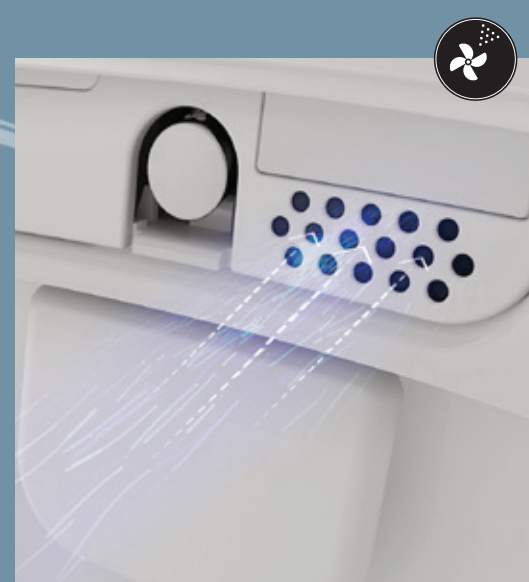

The motion sensor automatically raises the lid on detecting your approach, eliminating the need to touch it.

Open/close lid and seat

The lid and seat can also be opened and closed by remote control or mobile app, with no need to touch the seat.

Dryer and adjustable air temperature

After washing, the warm-air dryer provides fast and gentle drying. Also, free yourself from toilet roll. Five different levels of air temperature settings offer more comfortable drying.

Touch-free auto and periodic flush

• —

An indispensable element in the VitrA smart bathroom products ecosystem, the V-Care Smart Panel undertakes a major role in creating a hygienic environment and protecting public health. With twenty-two patented technologies, the V-Care Smart Panel's auto flush feature prevents the need to touch the panel and reduces the risk of cross-contamination.