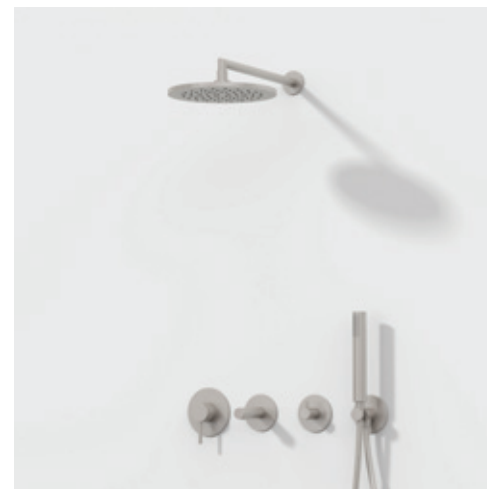

Origin Showerhead, brushed nickel
A4563834

Built-in shower mixer, brushed nickel
A4262134