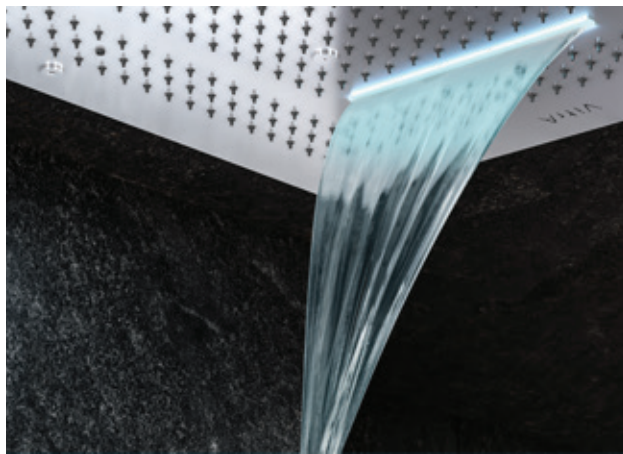

Showering
Areas

Completely different dimension to the shower experience VitrA Shower Systems

- —

VitrA Shower Systems, being compatible with all bathroom mixers, add a completely different dimension to the shower experience with their rainfall feature. The Shower columns where the hand-held shower, the shower head and the router are brought together in a single body, complete the aesthetic line of the series.

The ultimate shower experience inspired by nature Hiera

Designed with inspiration from Hierapolis - Pamukkale, which is world famous for its natural springs. Hiera is named after this region. Hiera takes you on an inner journey with a shower experience that also rejuvenates and stimulates.

Aquarain

Aquamist

Aquarain - XL

Waterfall

Aquastream

Chromotherapy

5F Showerhead, 60x80 cm
A45735

5F Showerhead, 50x50 cm
A45734