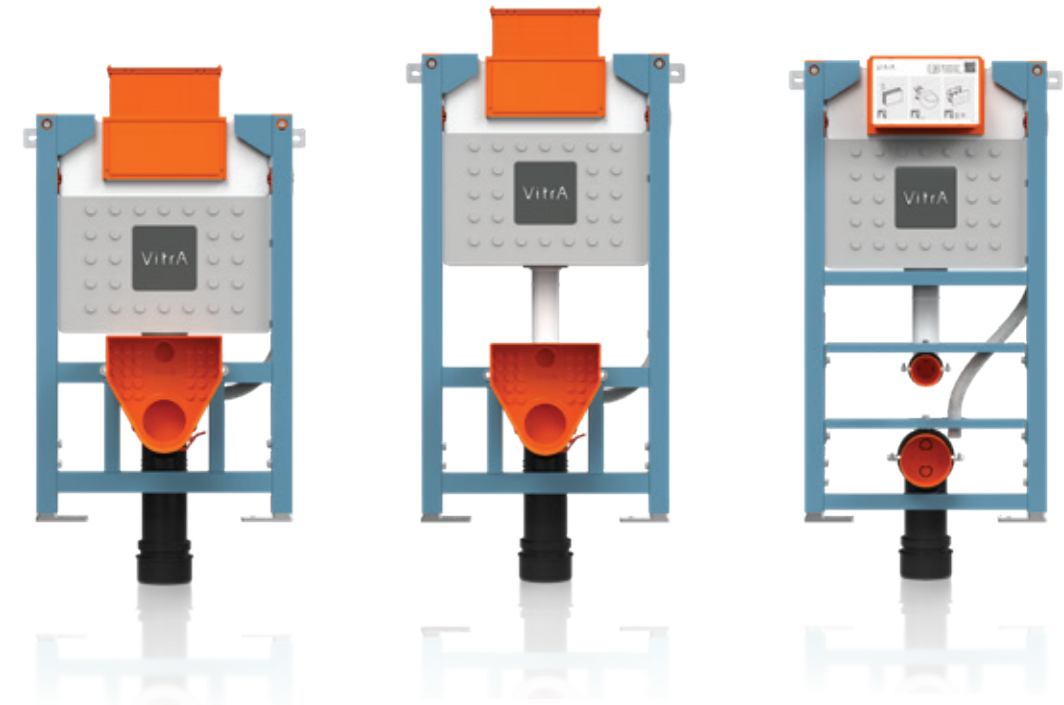

Easy access to interior parts during service opening.

The flexible PPRC body resistant to variations in temperature, breaking and cracking.

Conduit pipe for water supply connection in shower toilets

Integrated junction box for supplying power to electrical products.

Adjusted foot supports for floor projections of 0 cm to 20 cm attachments.

The flexible solution for a customized bathroom

Three installation heights

The newly developed Vitra VUni Concealed Cisterns which are one-piece body that is produced with blow-moulding technology can be installed at heights of 82 cm, 98 cm or 112cm which delivers outstanding flush performance every time. A water-saving dual flush conserves valuable resources and helps the cistern achieve maximum efficiency.

Child WC and back to wall WC pans, for our smallest users from kindergardens, primary schools or arcades we are offering Vitra VUni 98 cm height concealed cistern.

Top/front actuation

With a maximum depth of 21 cm and minimum depth of 15.5 cm, the Vitra VUni Concealed Cistern is compatible with all alcove situations. It can be connected to the water supply from either the back or the side and it's suitable with all Vitra mechanical control panels. Depending on the construction situation, the actuator plate that activates the flush can be installed to the top or front of the cistern. No special tools are required to install the cistern or install the actuator plate.