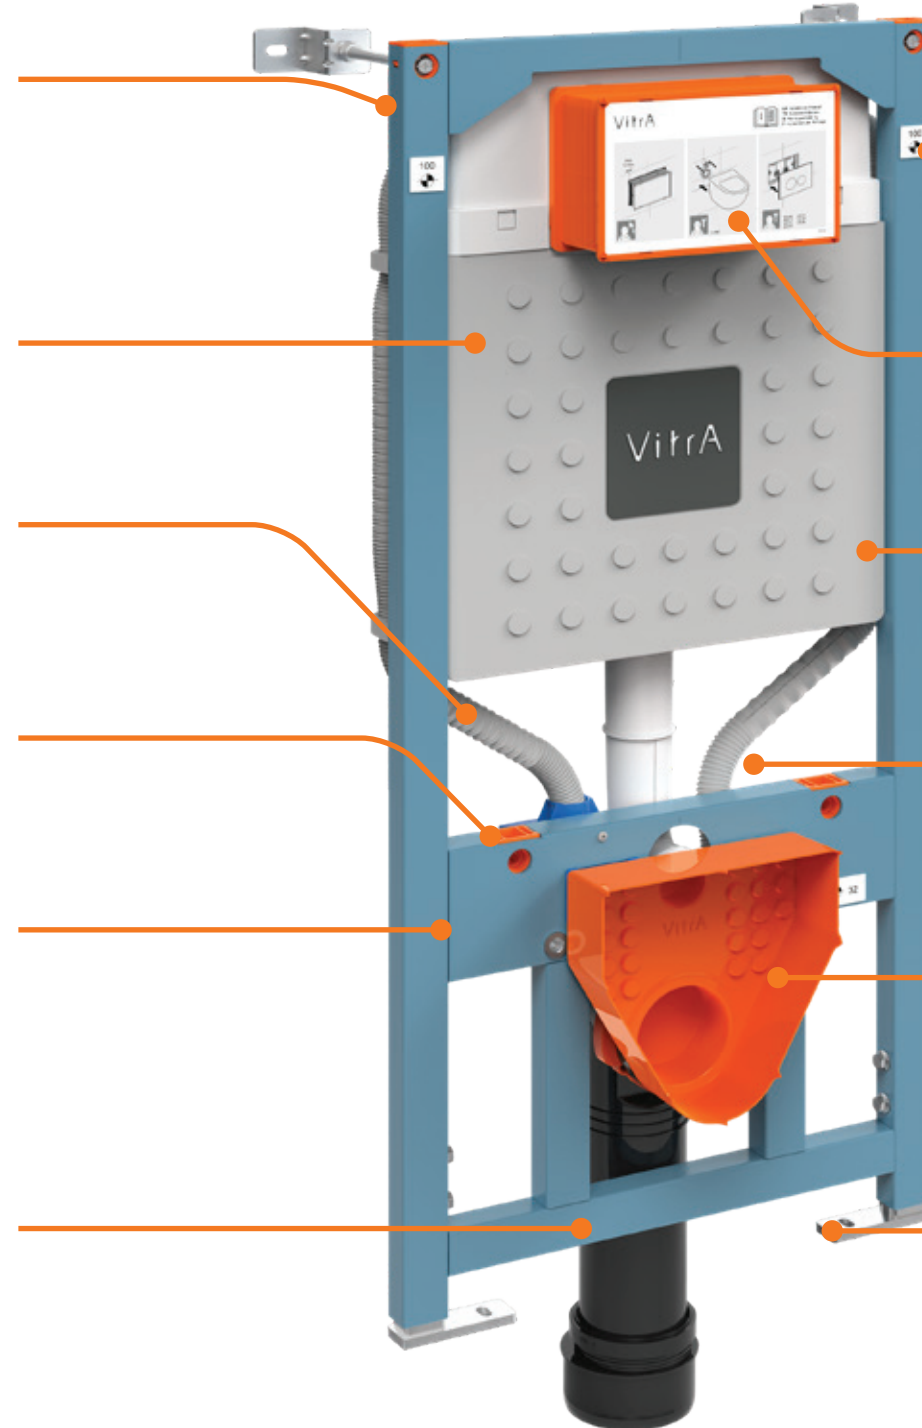

Highlights

- Statically self-supporting and durable up to 500 kg.
- Assembly options to dry and brick wall.
- Available for wall-mounted, back-to-wall, single WCs and also for squatting pans.
- 2.5/4 L and 3/6 L flushing options.
- Complies with sound insulation standards.

Powder-coated assembly steel frames.

The styrofoam coating over the body prevents condensation.

Conduit pipe for electrical cable transmission to conceal wiring for electrical products.

Bore holes for accommodating additional wall attachments in barrier-free toilet systems.

Sturdy, wide area crossbeams with junction box and wall connection parts for holding the ceramics securely.

Practical foot brakes for adjusting the module height allows one person assembly.