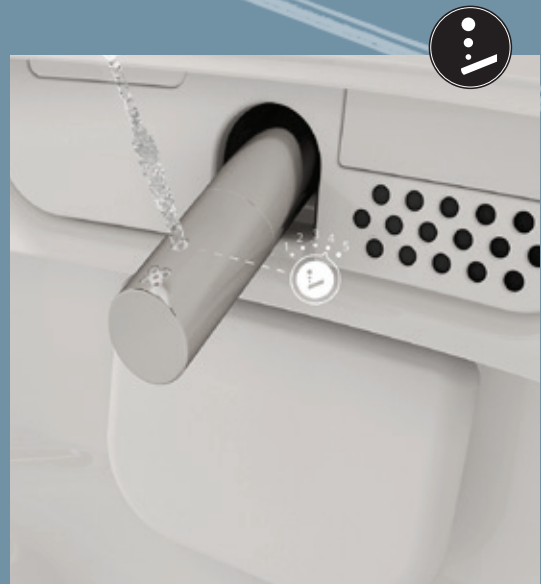

Essentials

VitrA V-Care Smart Toilet

• —

The ultimate personal hygiene experience

Comfort at your fingertips

VitrA V-Care Smart Toilet Prime enhances your toilet experience with technology, including remote control and a mobile app. It provides full control of your hygiene with its touch-free use and keeps your personalised settings for V-Care in the app.

V-Care Smart Toilet Prime Personal hygiene features

Every detail is designed for personal hygiene and well-being.

Front and rear wash

The nozzle produces a rear wash suitable for all, as well as a gentler front wash as a bidet for women.

Adjustable nozzle position

Perfect cleansing by adjusting the nozzle back and forth.

Adjustable water temperature

Five different water temperature settings offer a more comfortable cleansing ritual.

Adjustable water pressure