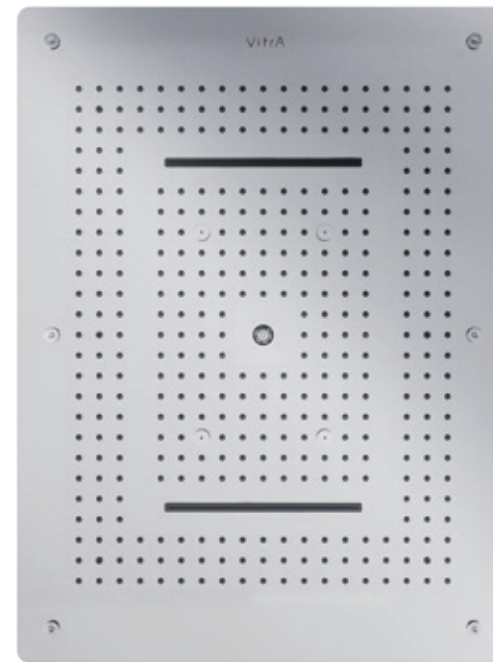

Aquarain

Aquamist

Aquarain - XL

Waterfall

Aquastream

Chromotherapy

5F Showerhead, 60x80 cm
A45735

5F Showerhead, 50x50 cm
A45734

The smart button that makes life easier

AquaControl Thermostatic

• —

The AquaControl concealed mixers make it easy to control your showering system, with a simple push of a button. It offers a comfortable and pleasurable shower experience with water that comes from both the hand shower and the showerhead, at the same time.