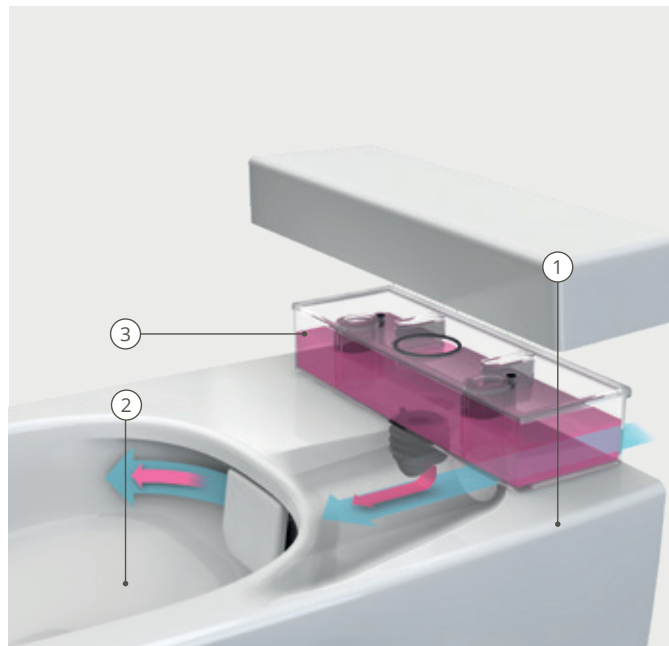

- ① Rimless bowl
 - Easy-to-clean with no rim or channel for germs to collect
 - Efficient flushing in specially designed bowl
- ② Water Distribution Tool
 - Specially engineered water diverter
 - Removable for easy cleaning
 - Flushes to 65 mm from the top of the pan for added cleaning

VitrA Clean

Surface that repels dirt and dirty water

VitrA Clean has hydrophobic finish over the entire ceramic surface, which repels dirt and dirty water and simplifies cleaning without the need for aggressive agents. VitrA Clean causes water to form droplets that slide down the sloping ceramic surface. As they are pulled down by gravity, these globules carry away any clinging dirt, thereby cleaning the surface.

Developed by the VitrA innovation team and constituting of long chains of molecules, VitrA Clean is suitable for all ceramicware surfaces such as washbasins, WC bowls and bidets in any colour or specification. VitrA Clean's protection lasts for the lifetime of the ceramicware under even the most intense use conditions.

VitrA Fresh

Cleaning with detergent in every flush

WC bowls and urinals equipped with a VitrA Fresh detergent dispenser clean and prevent limescale and odours with each flush.

VitrA Fresh dispenses a pre-determined amount of cleaning fluid into the water every time the flush button pressed. The dispenser can be filled with non-bleach cleaners, limescale reducers or fresheners. It gives a hygienic wash and freshens with each flush. Installed independent of the cistern, the VitrA Fresh dispenser presents no risk to internal parts.