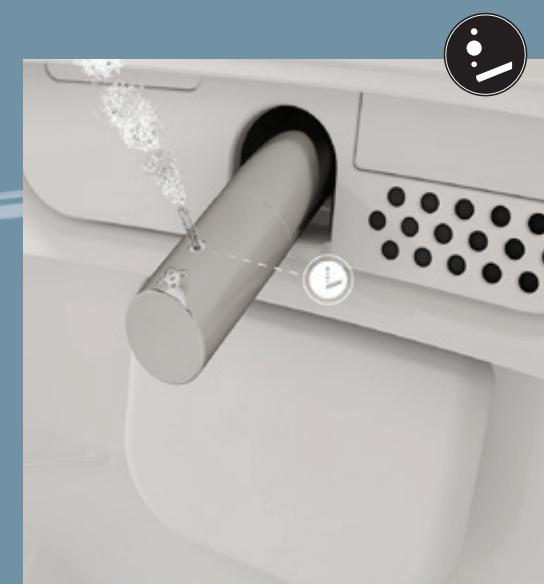

Essentials

VitrA V-Care Smart Toilet

• —

The ultimate personal hygiene experience

Comfort at your fingertips

VitrA V-Care Smart Toilet Prime enhances your toilet experience with technology, including remote control and a mobile app. It provides full control of your hygiene with its touch-free use and keeps your personalised settings for V-Care in the app.

V-Care Smart Toilet Prime Personal hygiene features

Every detail is designed for personal hygiene and well-being.

Front and rear wash

The nozzle produces a rear wash suitable for all, as well as a gentler front wash as a bidet for women.

Adjustable nozzle position

Perfect cleansing by adjusting the nozzle back and forth.

Adjustable water temperature

Five different water temperature settings offer a more comfortable cleansing ritual.

Adjustable water pressure

Five different levels of water pressure offer a thorough and pampering wash.

Oscillating wash

The bidet nozzle moves back and forth for a thorough clean over a larger area.

Massage wash

The water pressure alternates between gentle and firm for a massaging wash.