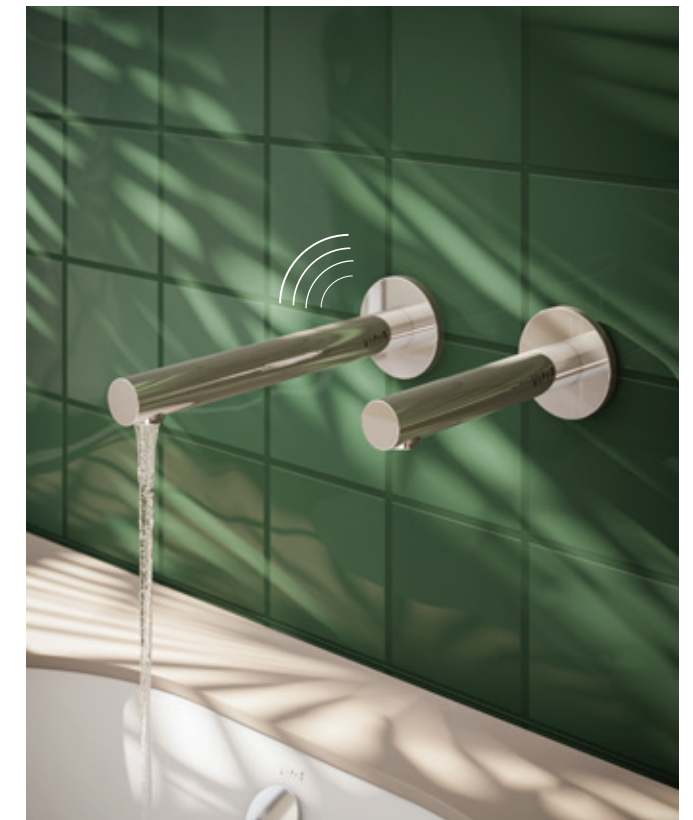

Soap dispenser that reduces the risk of pathogen crosscontamination

VitrA's Touch-free Soap Dispenser improves hygiene in public toilets and reduces the risk of pathogen cross-contamination.

With built-in and countertop models, the dispensers are powered by mains or batteries and are perfectly safe thanks to waterproof wiring conforming to IP68 standards.

The one litre container offers 650 uses on average from one refill.